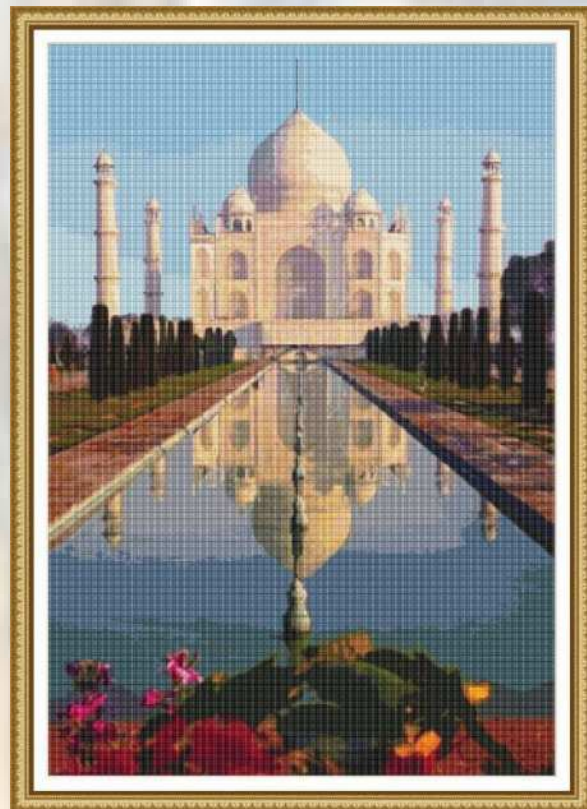

Ref. GXB1912245 / 05XB245

Mides labor en tela Aida 14 ct. – 33 x 59 cm.

Ref. GXB2009270 / 05XB270

Mides labor en tela Aida 14 ct. – 32 x 56 cm.

Ref. GXB2009272 / 05XB272
Mides labor en tela Aida 14 ct. – 60 x 40 cm.