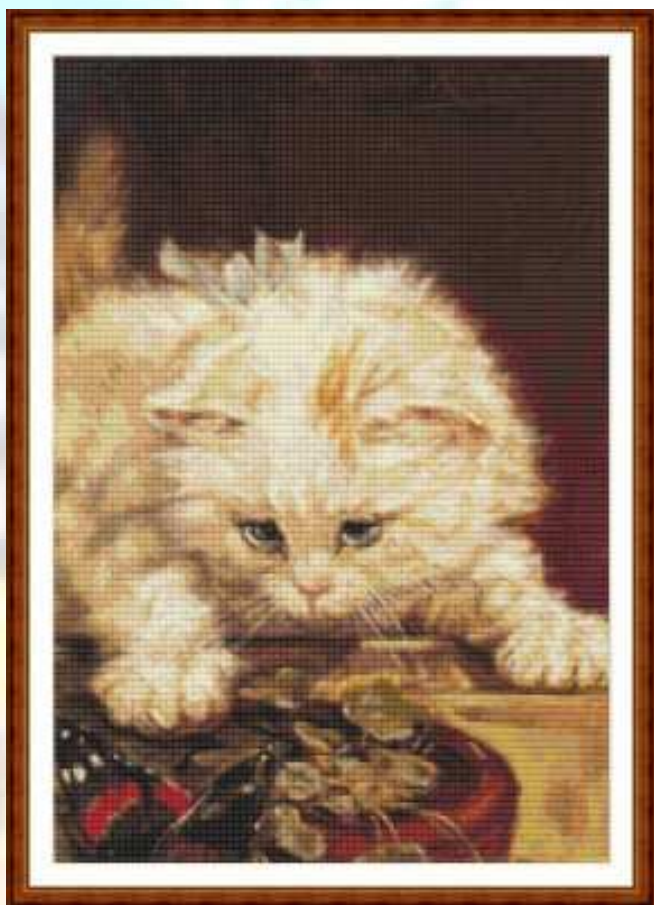

Ref. GXB110538 / 05XB038

Mides labor en tela Aida 14 ct. – 47 x 35 cm.

Ref. GXB120683 / 05XB083

Mides labor en tela Aida 14 ct. – 30 x 44 cm.