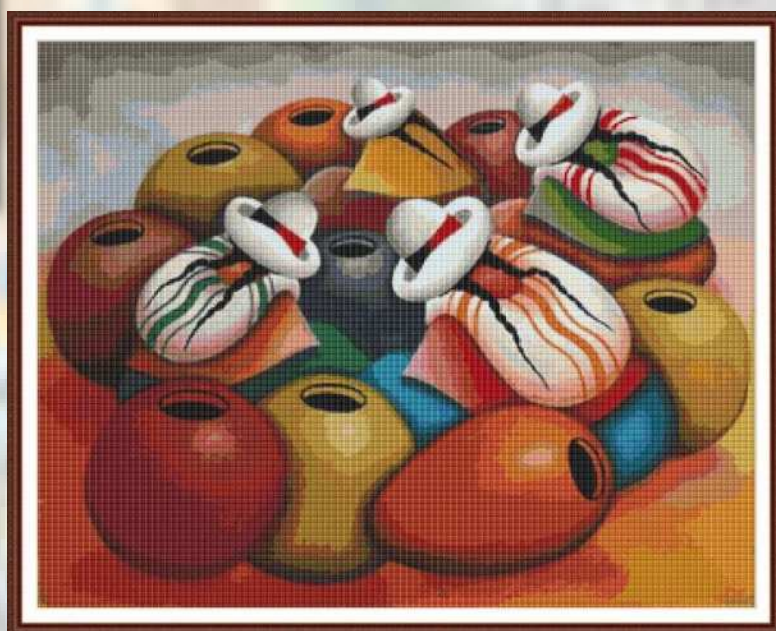

Ref. GXB2012283 / 05XB283

Mides labor en tela Aida 14 ct. – 60 x 47 cm.