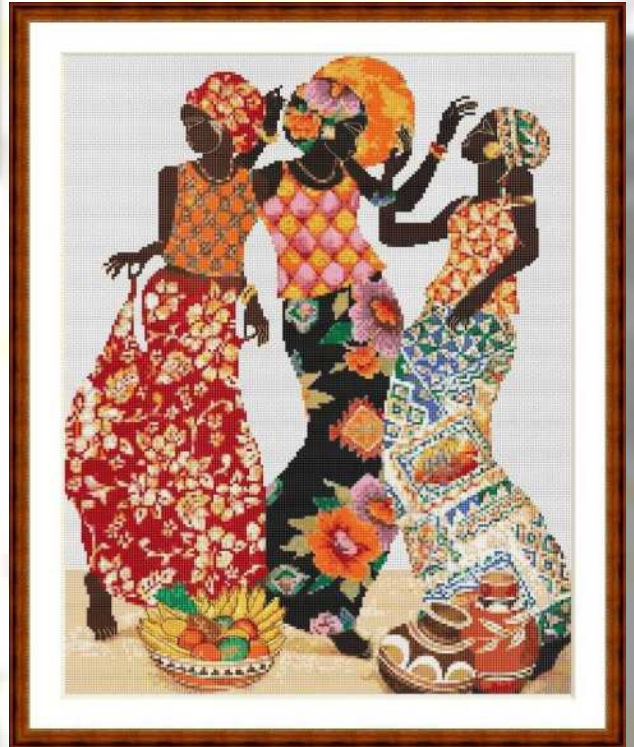

Ref. GXB1505138 / 05XB138
Mides labor en tela Aida 16 ct. – 30 x 38 cm.