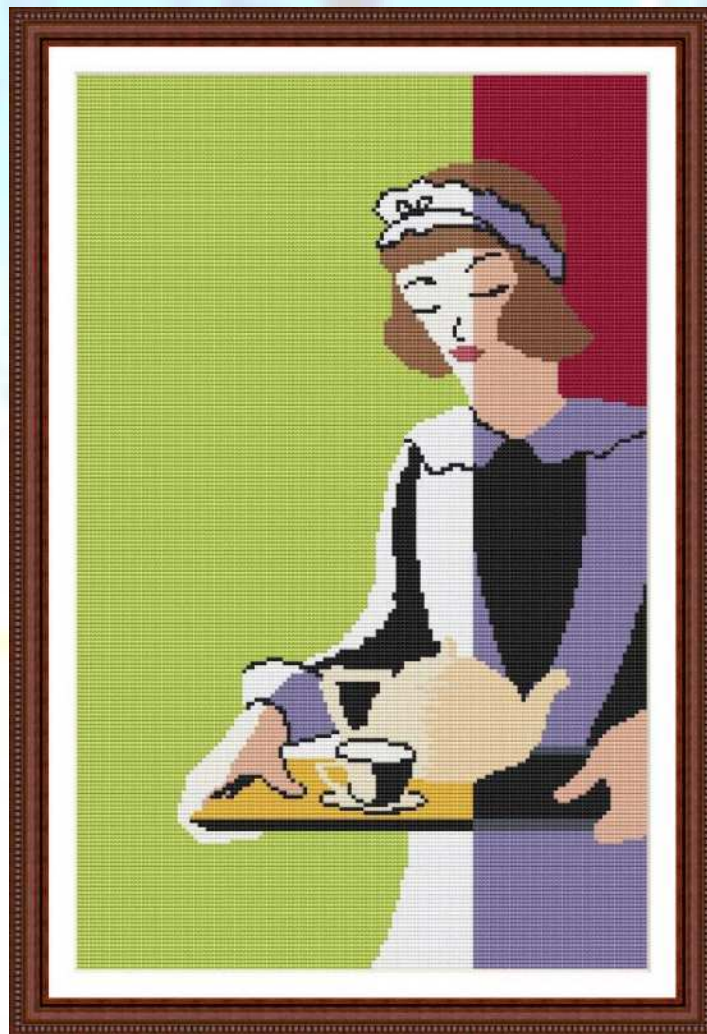

Ref. GXB1911240 / XB05240
Mides labor en tela Aida 14 ct. – 26 x 40 cm.

Ref. GXB110552 / 05XB052
Mides labor en tela Aida 14 ct. – 48 x 36 cm.