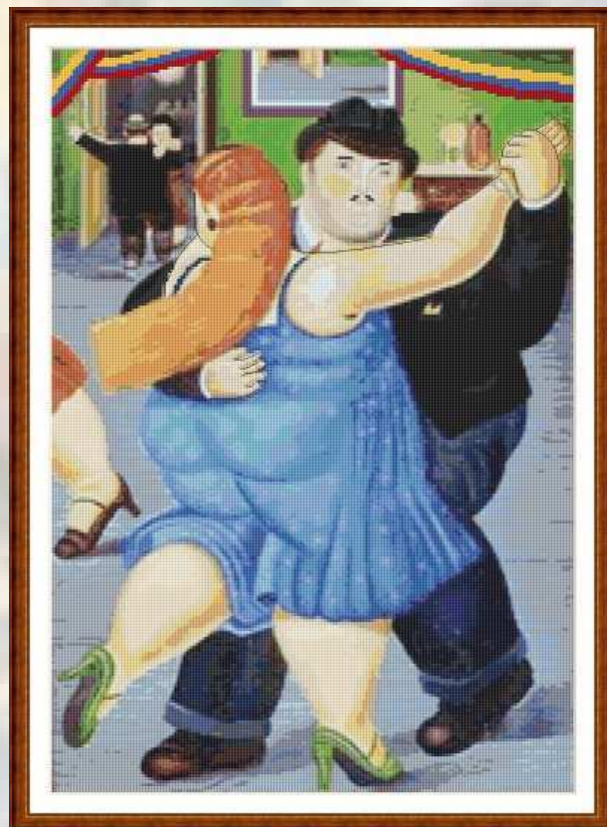

Ref. GXB1808223 / 05XB223
Mides labor en tela Aida 14 ct. – 60 x 38 cm.

Ref. GXB110553 / 05XB053

Mides labor en tela Aida 14 ct. – 29 x 36 cm

Ref. GXB110548 / 05XB048

Mides labor en tela Aida 14 ct. – 29 x 36 cm