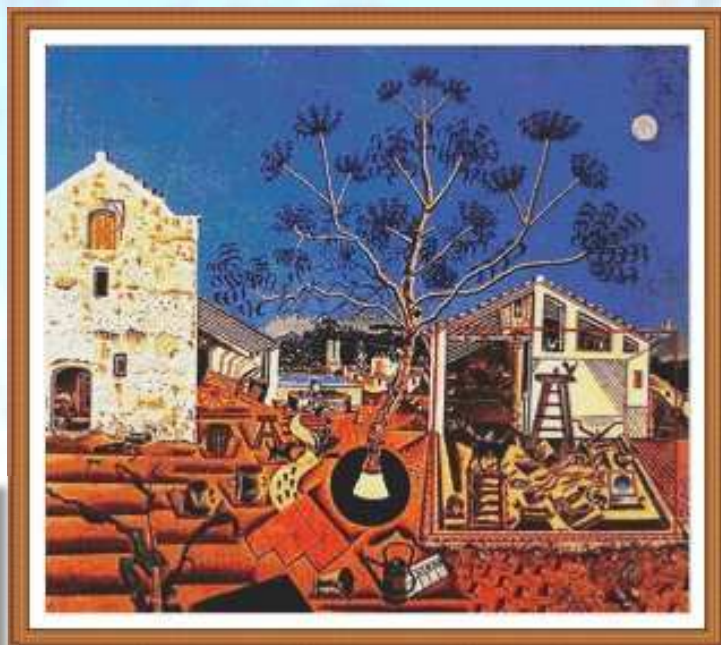

Ref. GXB110534 / 05XB034
Mides labor en tela Aida 14 ct. – 53 x 53 cm.

Ref. GXB110562 / 05XB062
Mides labor en tela Aida 14 ct. – 32 x 40 cm.

Ref. GXB110564 / 05XB064

Mides labor en tela Aida 14 ct. – 52 x 45 cm.