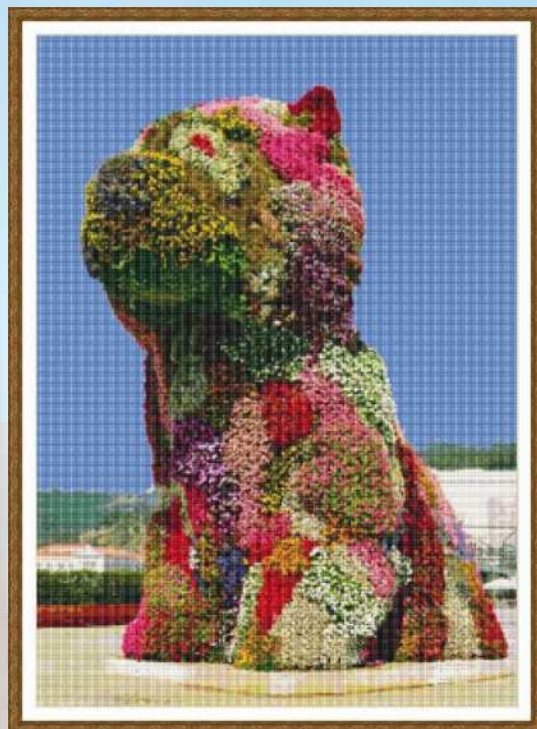

Ref. GXB2112297 / 05XB297
Mides labor en tela Aida 14 ct. – 60 x 42 cm.

Ref. GXB1409115 / 05XB115
Mides labor en tela Aida 14 ct. – 36 x 49 cm.