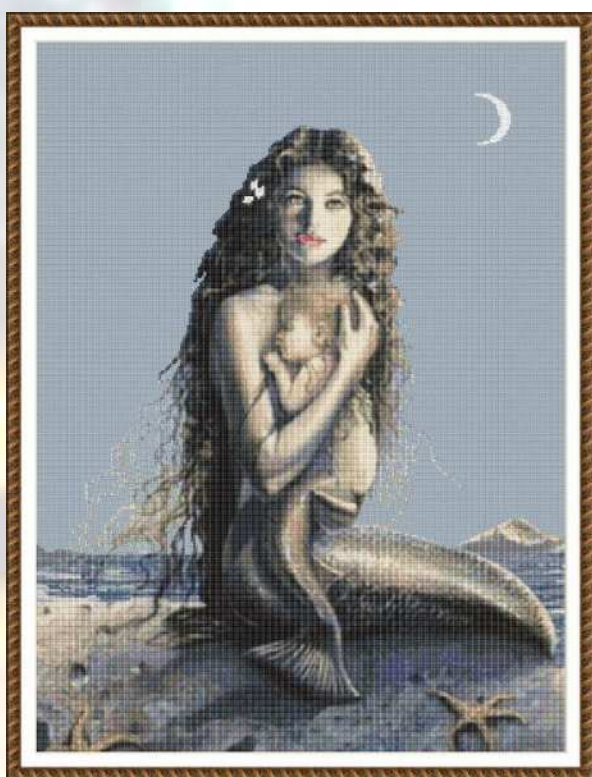

Ref. GXB2203299 / 05XB299

Mides labor en tela Aida 16 ct. – 59 x 63 cm.