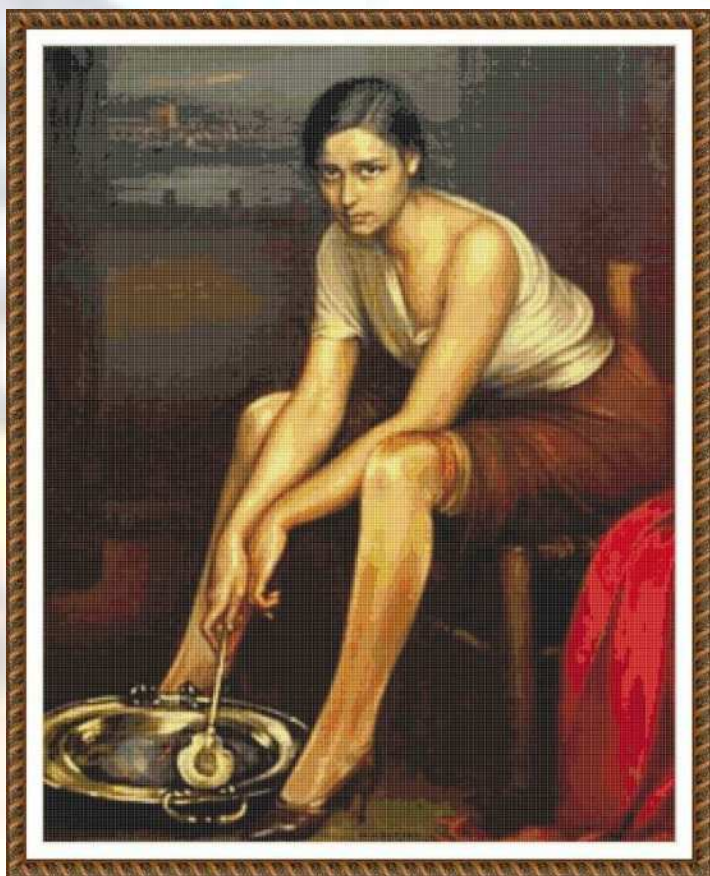

New York

Ref. GXB1904233 / 05XB233
Mides labor en tela Aida 16 ct. – 100 x 44 cm.

Barcelona

Ref. GXB1904234 / 05XB234
Mides labor en tela Aida 16 ct. – 100 x 44 cm.

Ref. GXB1905235 / 05XB235

Mides labor en tela Aida 14 ct. – 60 x 40 cm.