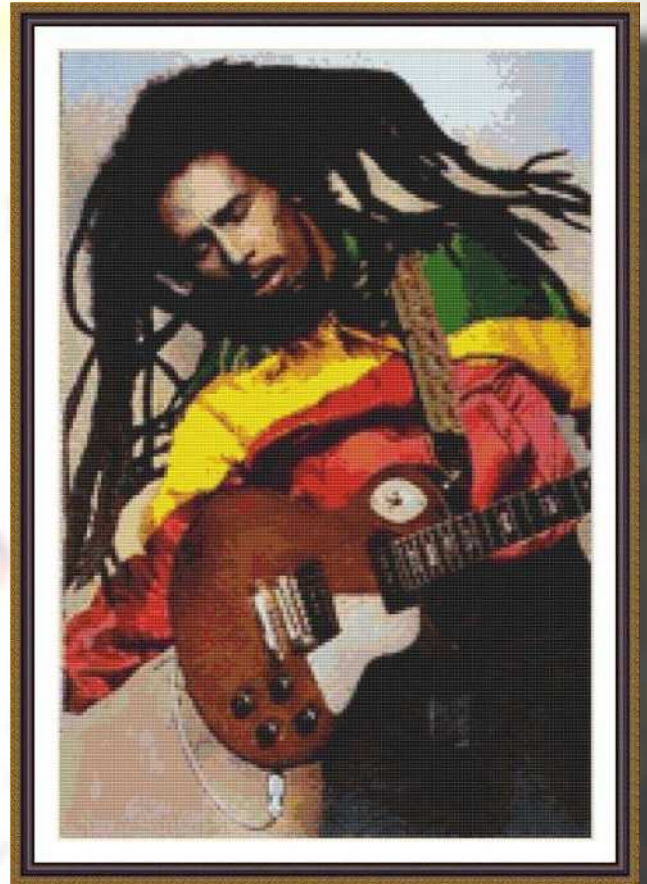

Ref. GXB1504135/ 05XB135
Mides labor en tela Aida 14 ct. – 28 x 36 cm.

Ref. GXB110503 / 05XB003
Mides labor en tela Aida 14 ct. – 33 x 42 cm.

Ref. GXB110504/ 05XB004
Mides labor en tela Aida 14 ct. – 51 x 39 cm.

Ref. GXB110575 / 05XB075
Mides labor en tela Aida 14 ct. –31 x 49 cm.

Ref. GXB110511 / 05XB011
Mides labor en tela Aida 14 ct. – 47 x 33 cm.

Ref. GXB110525/ 05XB025
Mides labor en tela Aida 14 ct. – 45 x 50 cm.

Ref. GXB110573 / 05XB073
Mides labor en tela Aida 14 ct. –32 x 40 cm.

Ref. GXB110526 / 05XB026
Mides labor en tela Aida 14 ct. – 33 x 49 cm.

Ref. GXB110570/ 05XB070
Mides labor en tela Aida 14 ct. – 28 x 41 cm.