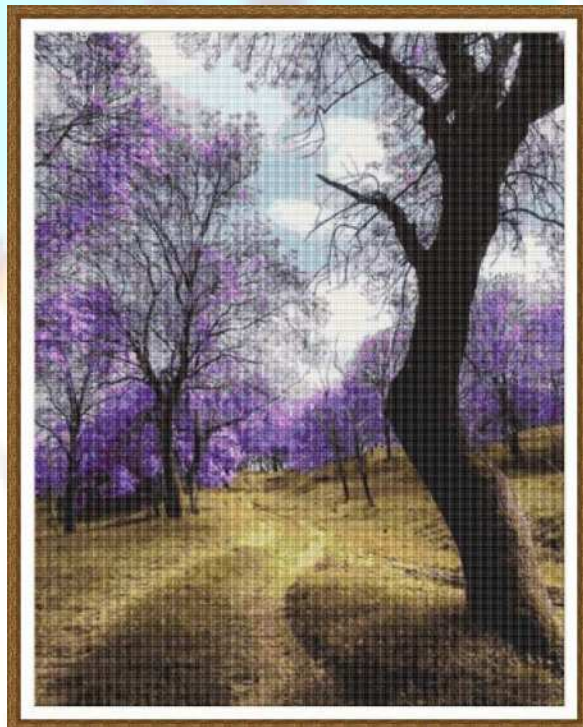

Ref. GXB2203299 / 05XB299

Mides labor en tela Aida 16 ct. – 59 x 63 cm.