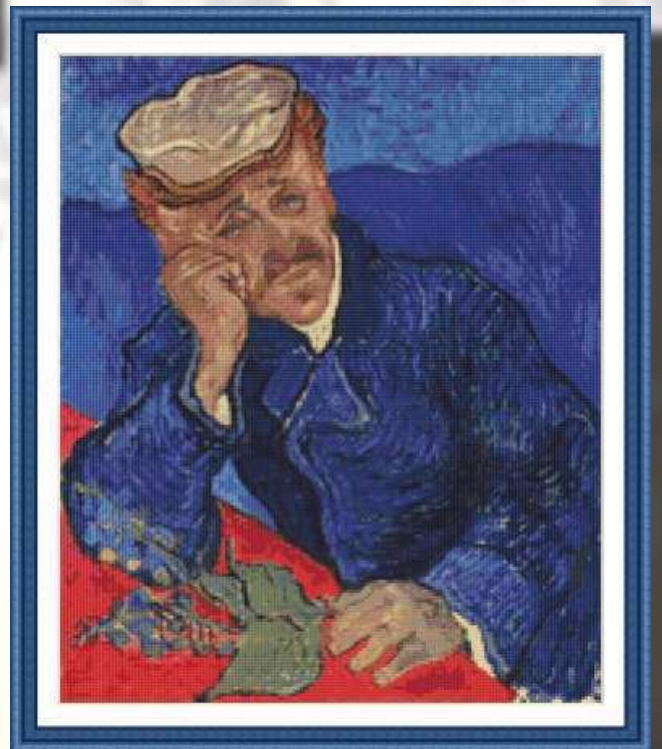

Ref. GXB110578 / 05XB078
Mides labor en tela Aida 14 ct. – 40 x 46 cm.