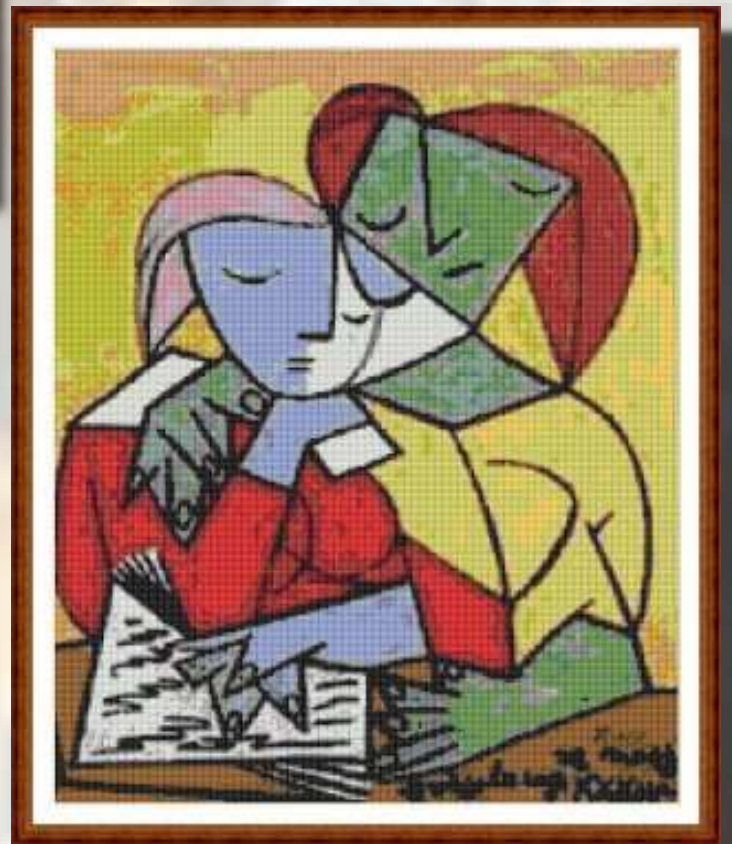

Ref. GXB110579 / 05XB079
Mides labor en tela Aida 14 ct. – 37 x 44 cm.