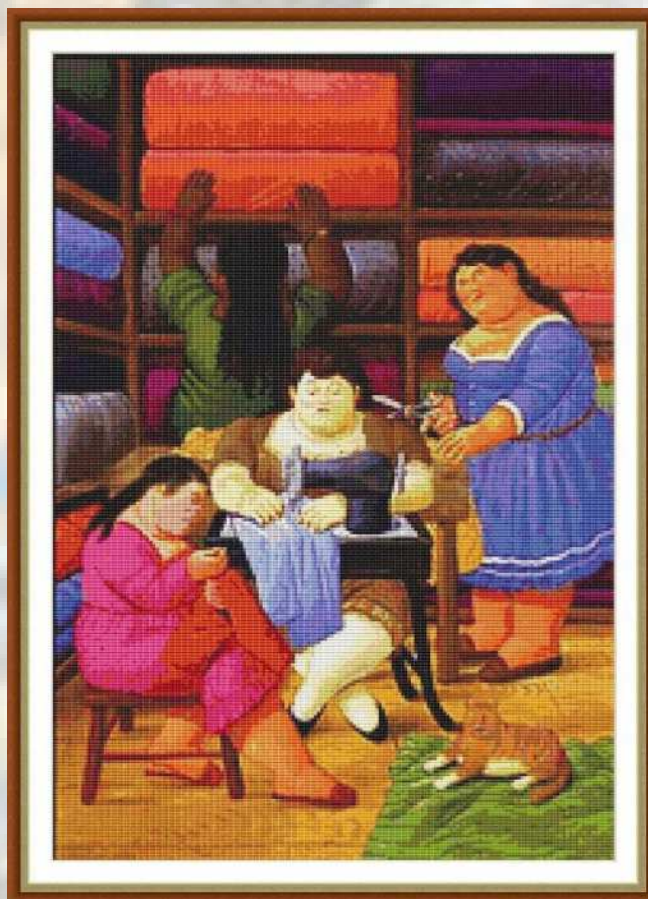

Ref. GXB1305108 / 05XB108
Mides labor en tela Aida 14 ct. – 32 x 36 cm.

Ref. GXB1303103 / 05XB103
Mides labor en tela Aida 14 ct. – 27 x 36 cm.