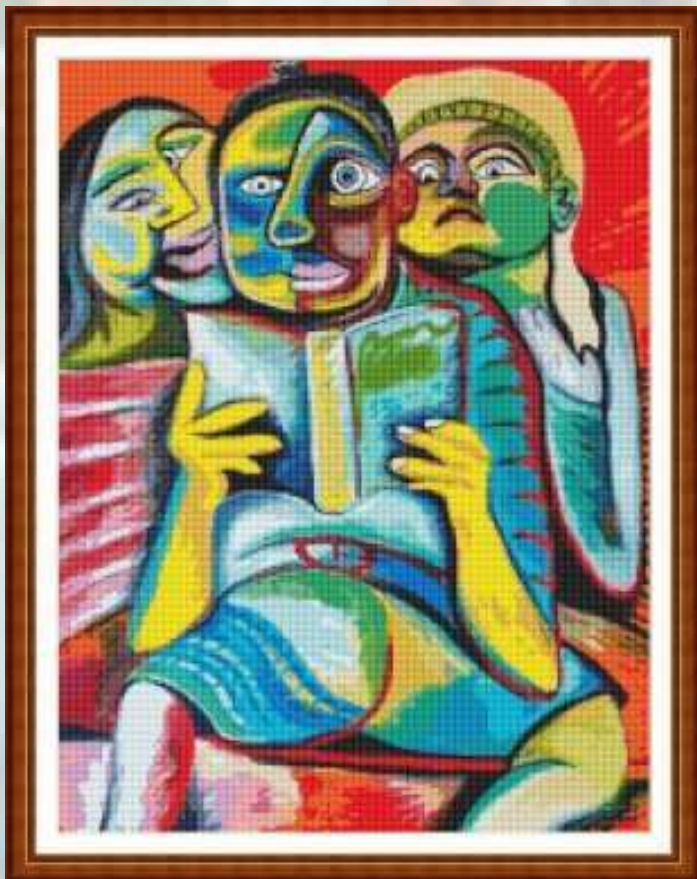

Ref. GXB110580 / 05XB080
Mides labor en tela Aida 14 ct. – 34 x 44 cm.