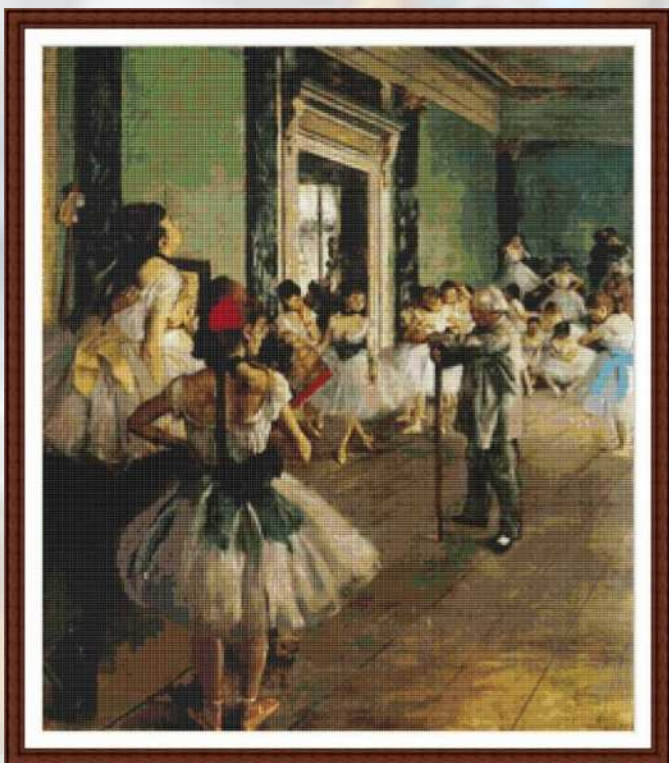

Ref. GXB110550 / 05XB050
Mides labor en tela Aida 14 ct. – 62 x 47 cm.