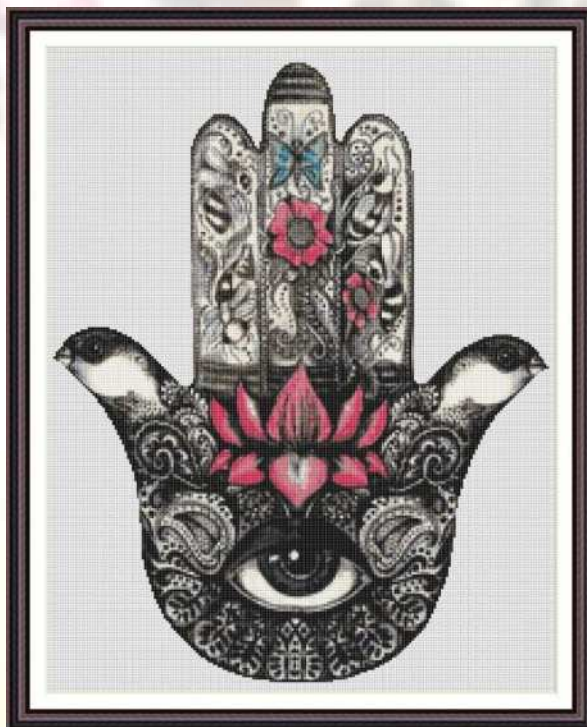

Ref. GXB110567/ 05XB067
Mides labor en tela Aida 14 ct. – 28 x 36 cm.

Ref. GXB1912248
Mides labor en tela Aida 14 ct. – 133 x 62 cm.

Ref. GXB1712185
Mides labor en tela Aida 16 ct. – 51 x 54 cm.

Ref. GXB110528 / 05XB028
Mides labor en tela Aida 14 ct. – 54 x 36 cm.

New York

Ref. GXB1904233 / 05XB233
Mides labor en tela Aida 16 ct. – 100 x 44 cm.

Barcelona

Ref. GXB1904234 / 05XB234
Mides labor en tela Aida 16 ct. – 100 x 44 cm.

Ref. GXB1905235 / 05XB235

Mides labor en tela Aida 14 ct. – 60 x 40 cm.

Ref. GXB1905236 / 05XB236

Mides labor en tela Aida 16 ct. – 47 x 60 cm.

Ref. GXB1909238 / 05XB238

Mides labor en tela Aida 16 ct. – 37 x 46 cm.

Ref. GXB1910242 / 05XB242
Mides labor en tela Aida 14 ct. – 40 x 60 cm.