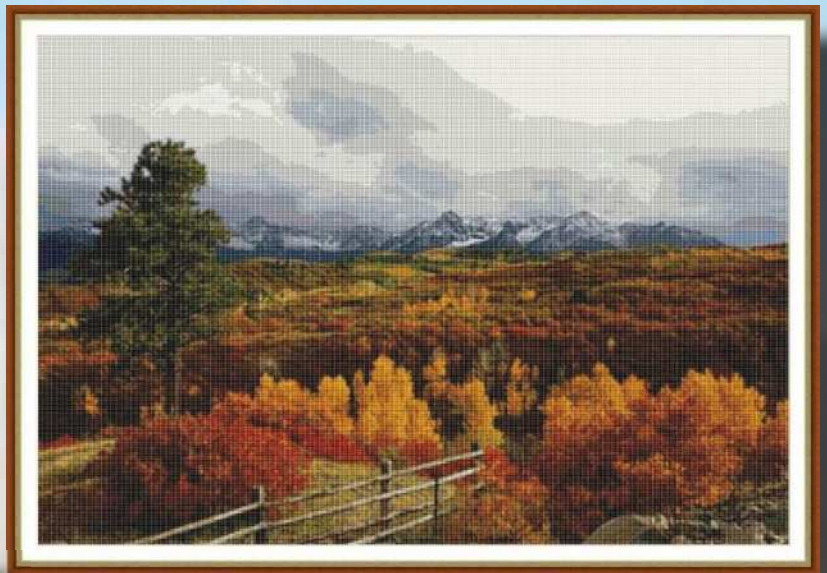

Ref. GXB120582 / 05XB082

Mides labor en tela Aida 14 ct. – 27 x 45 cm.

Ref. GXB120581 / 05XB081

Mides labor en tela Aida 14 ct. – 26 x 36 cm.