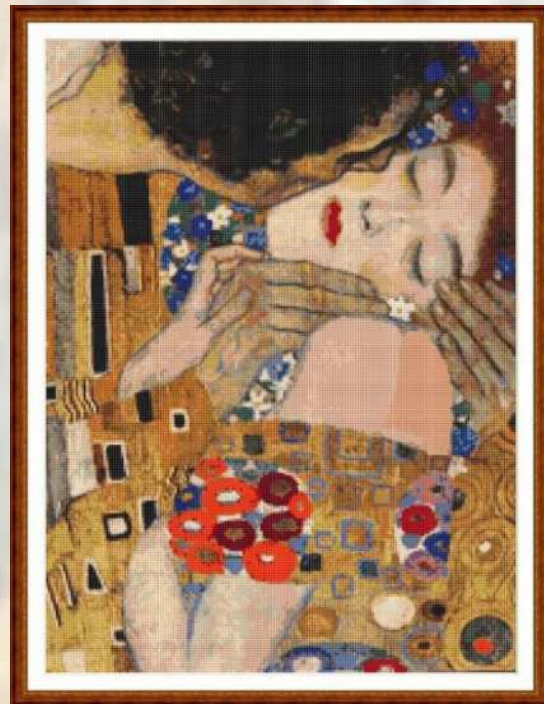

CATALEG
PUNT DE CREU
CATÁLOGO
PUNTO DE CRUZ
CROSS STITCH
CATALOG
2023

<https://www.graficsxavierbaro.com>

<https://xavierbaro.com>

Ref. GXB110505 / 05XB005
Mides labor en tela Aida 14 ct. – 40 x 38 cm.

Ref. GXB110506 / 05XB006
Mides labor en tela Aida 14 ct. – 34 x 45 cm.

Ref. GXB110510 / 05XB010
Mides labor en tela Aida 14 ct. – 61 x 43 cm.

Ref. GXB110522 / 05XB022
Mides labor en tela Aida 14 ct. – 30 x 45 cm.

Ref. GXB110546 / 05XB046
Mides labor en tela Aida 14 ct. – 30 x 32 cm.