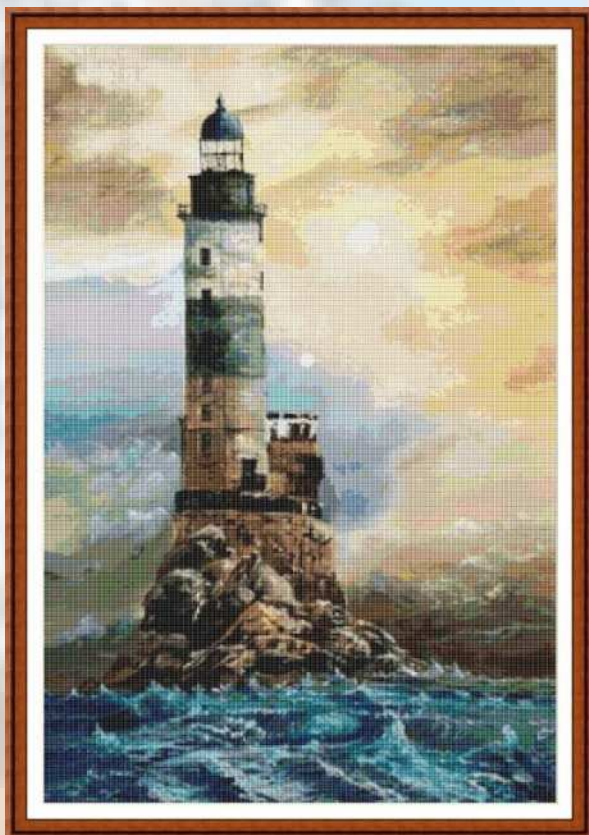

Ref. GXB1904229 / 05XB229

Mides labor en tela Aida 14 ct. – 42 x 36 cm.