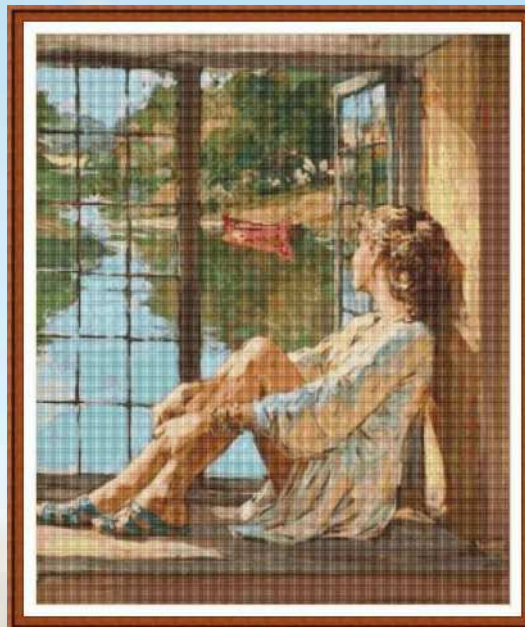

Ref. GXB1903227 / 05XB227

Mides labor en tela Aida 14 ct. – 50 x 60 cm.