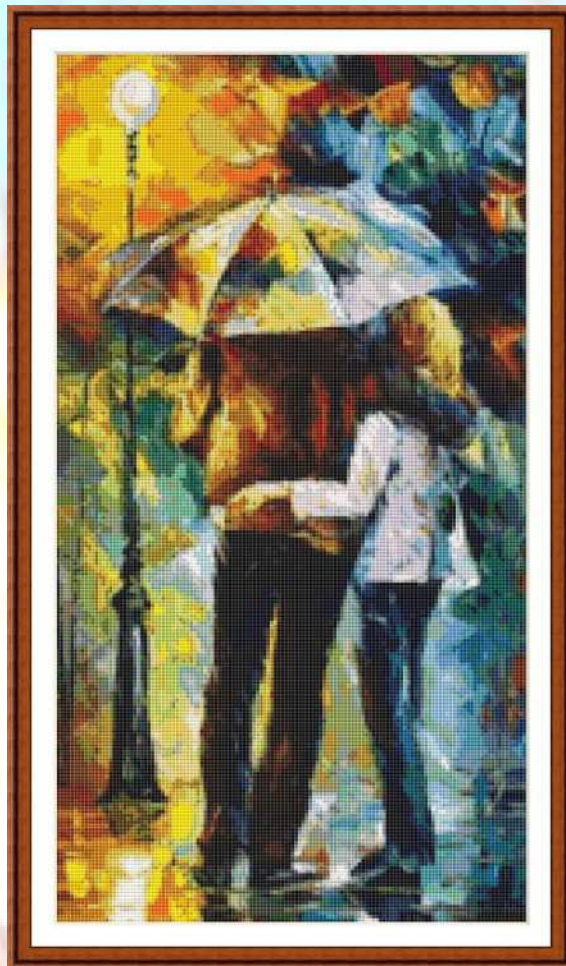

Ref. GXB1808210 / 05XB210
Mides labor en tela Aida 14 ct. – 24 x 45 cm.