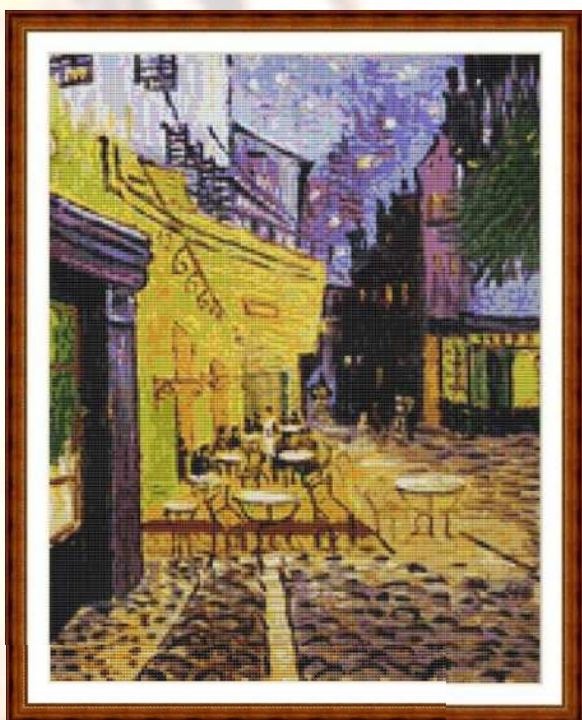

Ref. GXB110546 / 05XB046
Mides labor en tela Aida 14 ct. – 30 x 32 cm.

Ref. GXB1801186 / 05XB186
Mides labor en tela Aida 14 ct. – 60 x 54 cm.