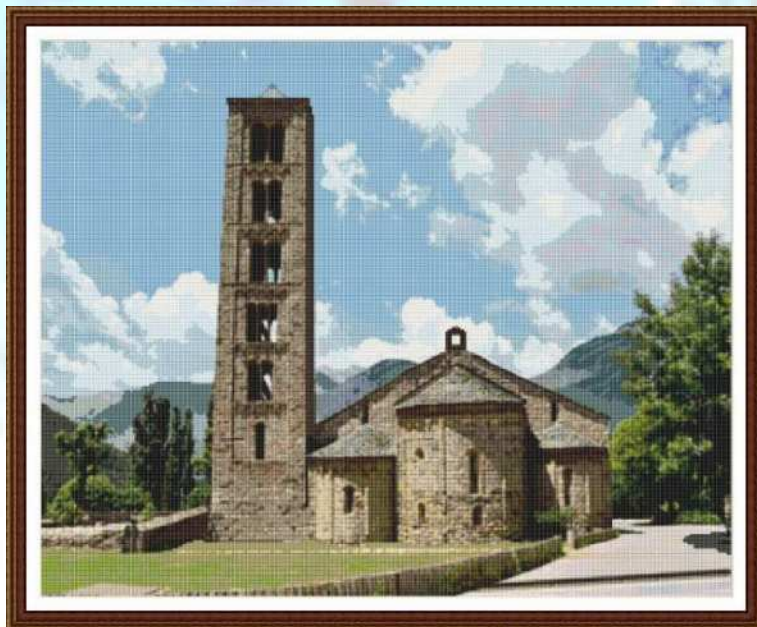

Sant Climent de Taül

Ref. **GXB2212342 / 05XB342**

Mides labor en tela Aida 16 ct. – 53 x 42 cm.