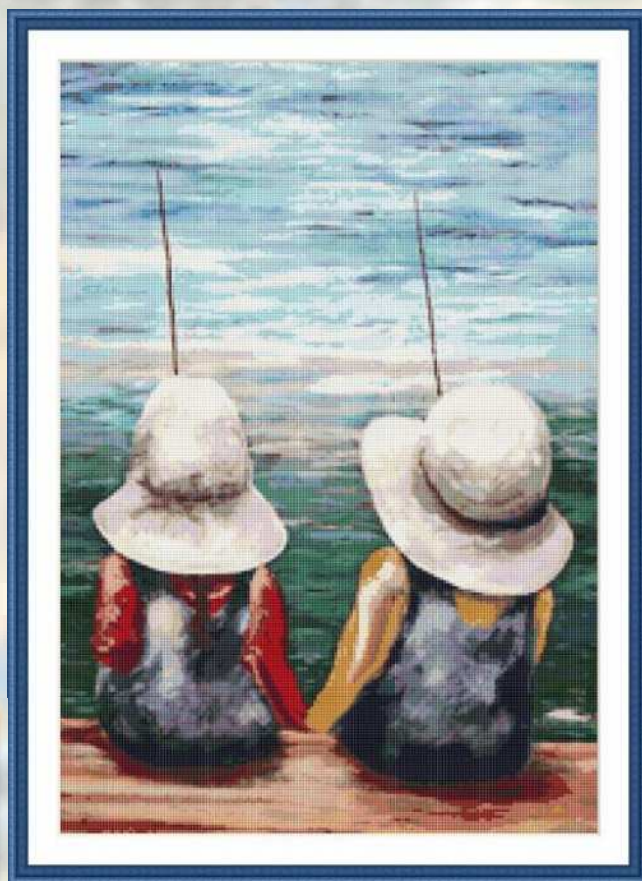

Ref. GXB1904228 /05XB228

Mides labor en tela Aida 14 ct. – 40 x 60 cm.

Ref. GXB1808212 / 05XB212

Mides labor en tela Aida 14 ct. – 32 x 46 cm.