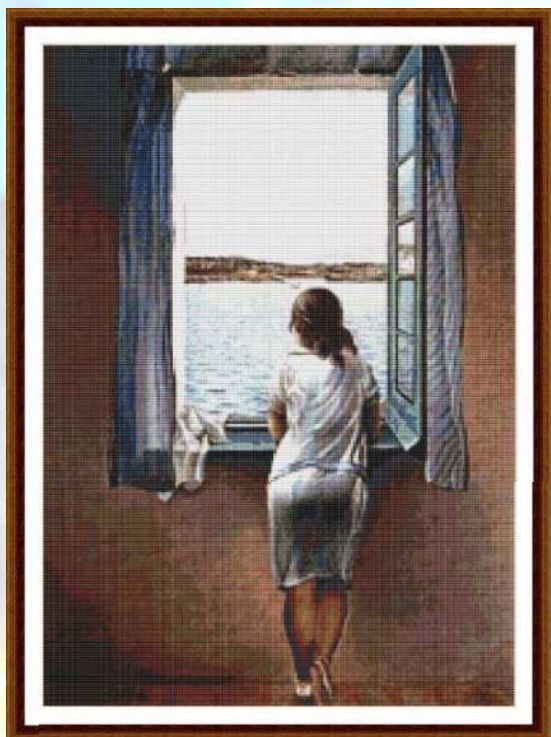

Ref. GXB110542 / 05XB042

Mides labor en tela Aida 14 ct. – 32 x 45 cm.