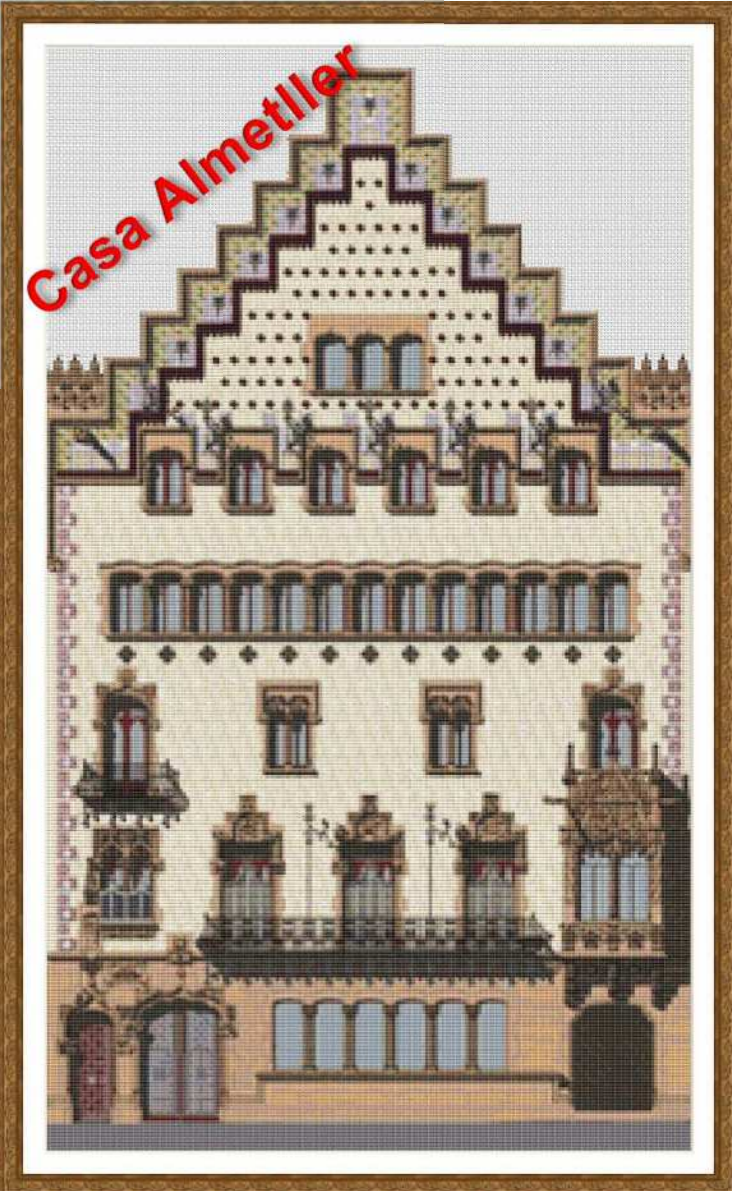

Ref. GXB1706172 / 05XB172
Mides labor en tela Aida 14 ct. – 58 x 82 cm.

Barcelona

Parc Guell
Antoni Gaudi

Ref. GXB110518 / 05XB018
Mides labor en tela Aida 16 ct. – 69 x 46 cm.

Ref. GXB1904231 / 05XB231
Mides labor en tela Aida 14 ct. – 35 x 58 cm.