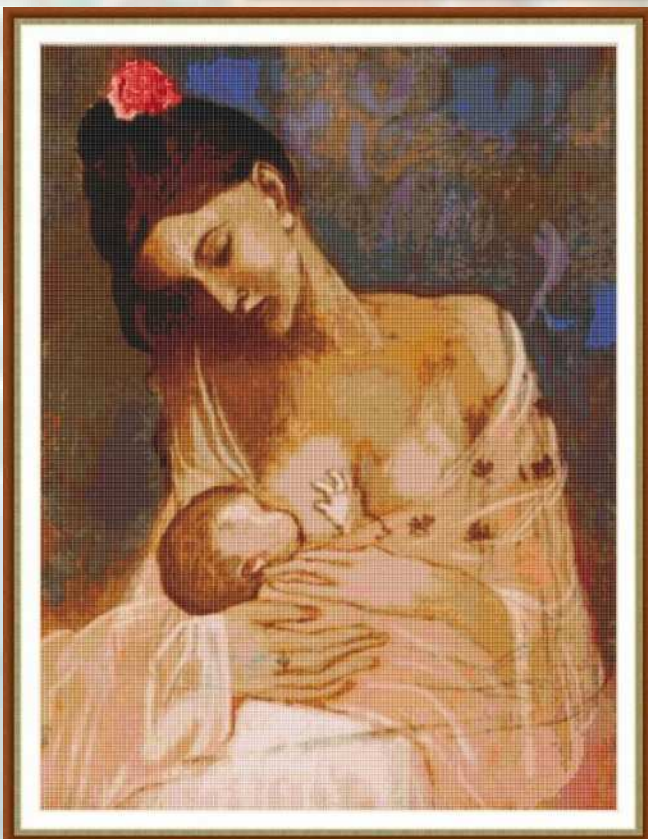

Ref. GXB2005260 / 05XB260
Mides labor en tela Aida 18 ct. – 19 x 53 cm.

Ref. GXB2005261 / 05XB261
Mides labor en tela Aida 18 ct. – 19 x 53 cm.

Ref. GXB2008264 / 05XB264
Mides labor en tela Aida 18 ct. – 19 x 53 cm.