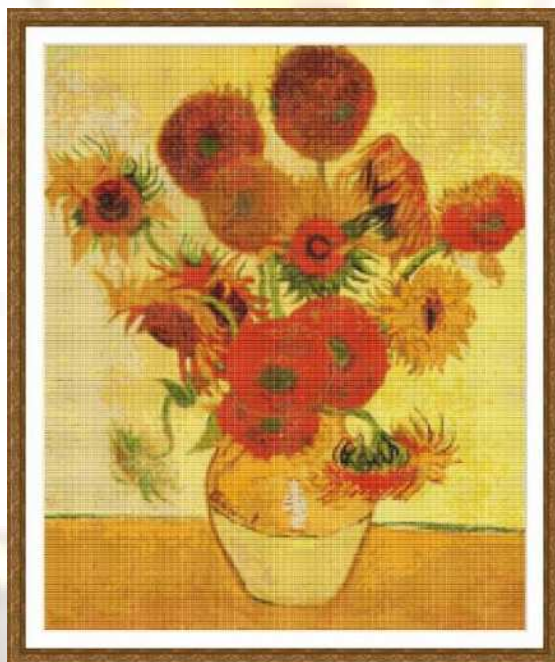

Ref. GXB120786 / 05XB086
Mides labor en tela Aida 14 ct. – 33 x 40 cm.

Ref. GXB121193 / 05XB193
Mides labor en tela Aida 14 ct. – 48 x 36 cm.