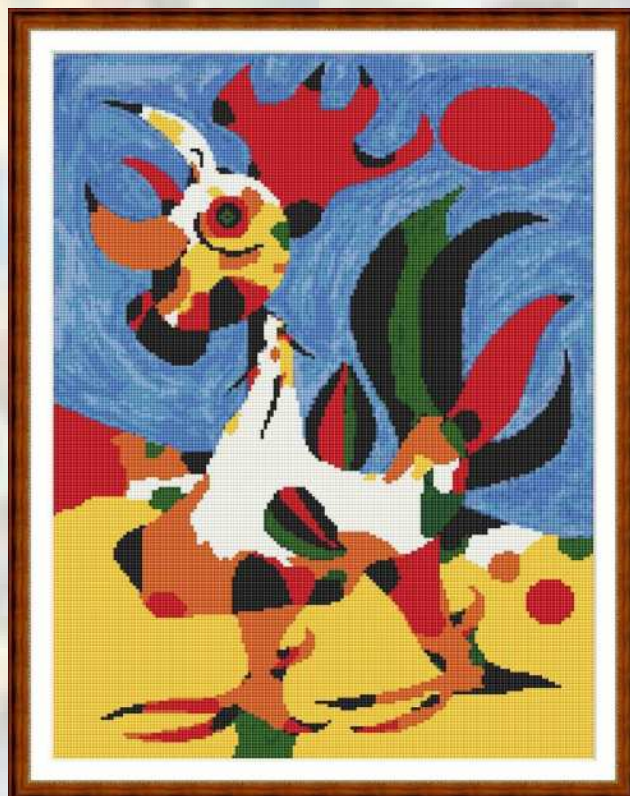

Ref. GXB110502 / 05XB002

Mides labor en tela Aida 14 ct. – 33 x 49 cm.

Ref. GXB110521 / 05XB021

Mides labor en tela Aida 14 ct. – 38 x 49 cm.

Ref. GXB110520 / 05XB020

Mides labor en tela Aida 14 ct. – 52 x 40 cm

Ref. GXB1503130 / 05XB130

Mides labor en tela Aida 14 ct. – 31 x 40 cm.

Ref. GXB110541 / 05XB041
Mides labor en tela Aida 14 ct. – 29 x 36 cm.

Ref. GXB110544 / 05XB044
Mides labor en tela Aida 14 ct. – 43 x 36 cm