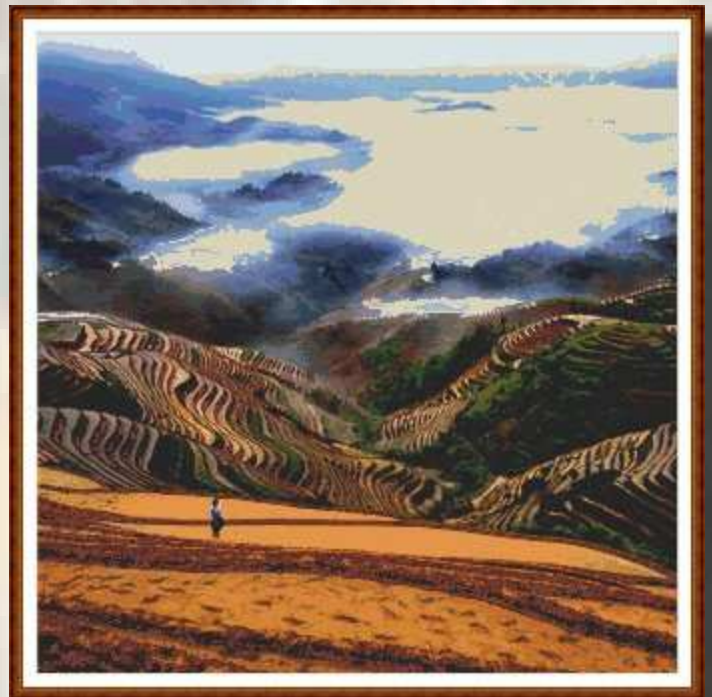

Alhambra Granada