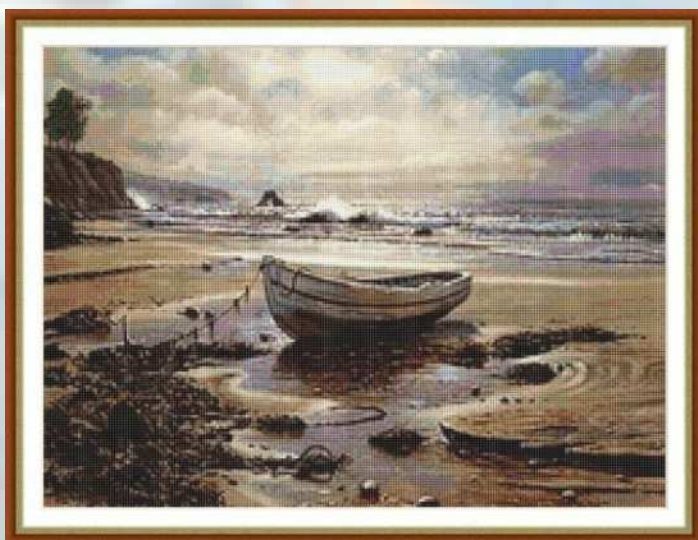

Ref. GXB1904229 / 05XB229

Mides labor en tela Aida 14 ct. – 42 x 36 cm.

Ref. GXB1904228 /05XB228

Mides labor en tela Aida 14 ct. – 40 x 60 cm.

Ref. GXB1808212 / 05XB212

Mides labor en tela Aida 14 ct. – 32 x 46 cm.