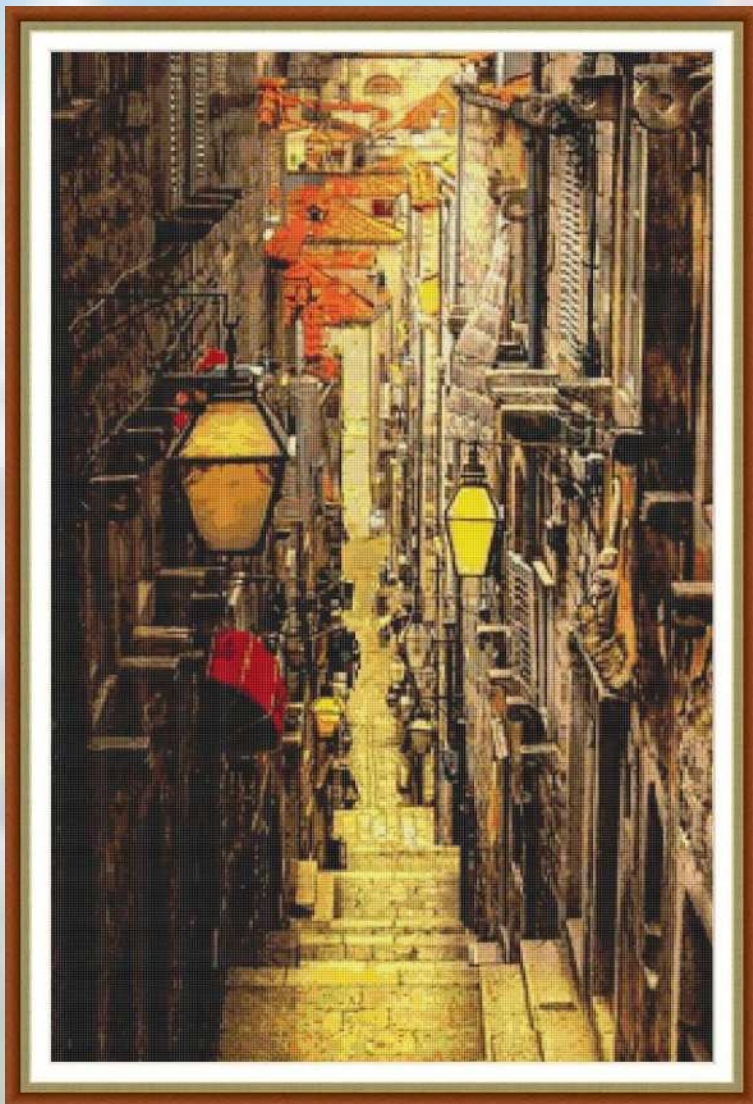

Ref. GXB2010275 / 05XB275
Mides labor en tela Aida 16 ct. – 53 x 34 cm.

Ref. GXB2011277 / 05XB277 Horòscop
Mides labor en tela Aida 14 ct. – 65 x 71 cm.

Ref. GXB2008266 / 05XB266
Mides labor en tela Aida 14 ct. – 45 x 68 cm.