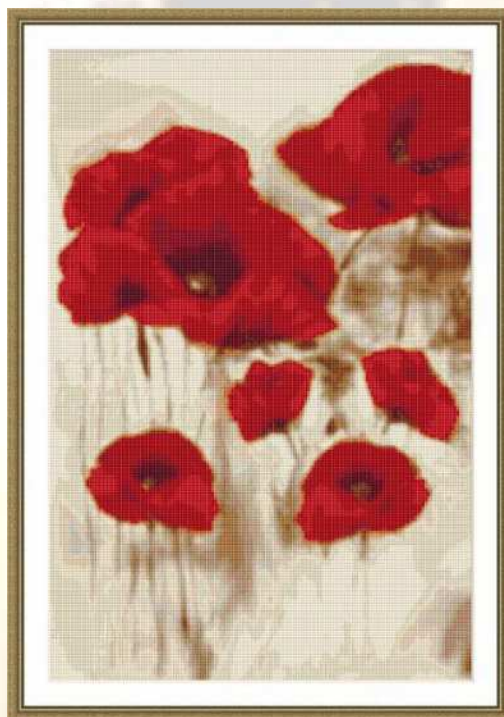

Ref. GXB130295 / 05XB095
Mides labor en tela Aida 14 ct. – 58 x 17 cm.

Ref. GXB120786 / 05XB086
Mides labor en tela Aida 14 ct. – 33 x 40 cm.

Ref. GXB121193 / 05XB193
Mides labor en tela Aida 14 ct. – 48 x 36 cm.

Ref. GXB1903226 / 05XB226
Mides labor en tela Aida 14 ct. – 31 x 47 cm

Ref. GXB1808209 / 05XB209

Mides labor en tela Aida 14 ct. – 35 x 41 cm.

Ref. GXB1706175 / 05XB175

Mides labor en tela Aida 14 ct. – 28 x 43 cm.